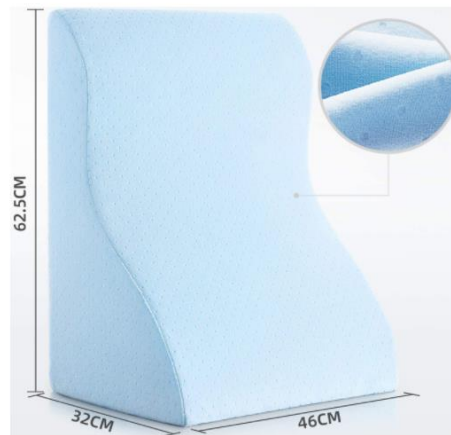

COMFORT MEMORY FOAM BED WEDGE PILLOW

CONCEPTION DE COURBE

La conception de la courbe est plus adaptée au dos.

Design ergonomique

La forme aide à restaurer la courbe naturelle en forme de «S» de la colonne vertébrale.

HOUSSE EXTÉRIEURE PREMIUM

Le matériau respirant de haute qualité ce qui vous donne un bon choix pour vous rapprocher de votre peau.

DESCRIPTION :

- 1- HIGH DENSITY MEMORY FOAM TOP
- 2- CERTIFIED BY OEKO-TEX OF THE EUROPEAN UNION
- 3- The pillow cover can be removed and is easy to wash.
- 4- BUNDLE WITH A Half Moon Memory Shape Memory Cushion

DIMENSIONS

- 1- BUNDLE WITH A SECOND PILLOW COVER FOR EACH PILLOW (WHITE OR BLACK)
= PILLOW + HALF MOON CUSHION WITH ONE SECOND COVER + SECOND COVER FOR THESE 2
(white / black) IN ONE PRODUCT
X NO VARIATION
X NO BLUE COLOR LIKE THE PICTURE
- 2- ADD POCKET ON EACH SIDE ON THE PILLOW COVER (black / white)
- 3- The zipper is hidden inside. Beautiful and practical, easy to disassemble..
- 4- ADD OUR ticket brand label on the side of the pillow