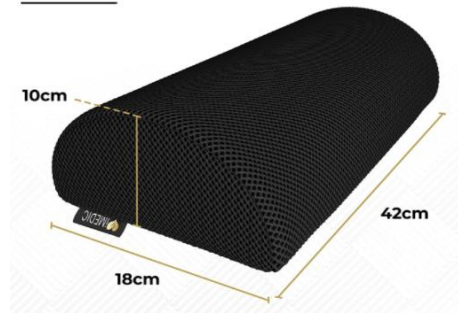

COMFORT MEMORY FOAM BED WEDGE PILLOW

CONCEPTION DE COURBE

La conception de la courbe est plus adaptée au dos.

Design ergonomique

La forme aide à restaurer la courbe naturelle en forme de «S» de la colonne vertébrale.

HOUSSE EXTÉRIEURE PREMIUM

Le matériau respirant de haute qualité ce qui vous donne un bon choix pour vous rapprocher de votre peau.

DESCRIPTION :

- 1- HIGH DENSITY MEMORY FOAM TOP
- 2- CERTIFIED BY OEKO-TEX OF THE EUROPEAN UNION
- 3- The pillow cover can be removed and is easy to wash.
- 4- BUNDLE WITH A Half Moon Memory Shape Memory Cushion

DIMENSIONS

- 1- BUNDLE WITH A SECOND PILLOW COVER FOR EACH PILLOW (WHITE OR BLACK)
= PILLOW + HALF MOON CUSHION WITH ONE SECOND COVER + SECOND COVER FOR THESE 2
(white / black) IN ONE PRODUCT
X NO VARIATION
X NO BLUE COLOR LIKE THE PICTURE
- 2- ADD POCKET ON EACH SIDE ON THE PILLOW COVER (black / white)
- 3- The zipper is hidden inside. Beautiful and practical, easy to disassemble..
- 4- ADD OUR ticket brand label on the side of the pillow